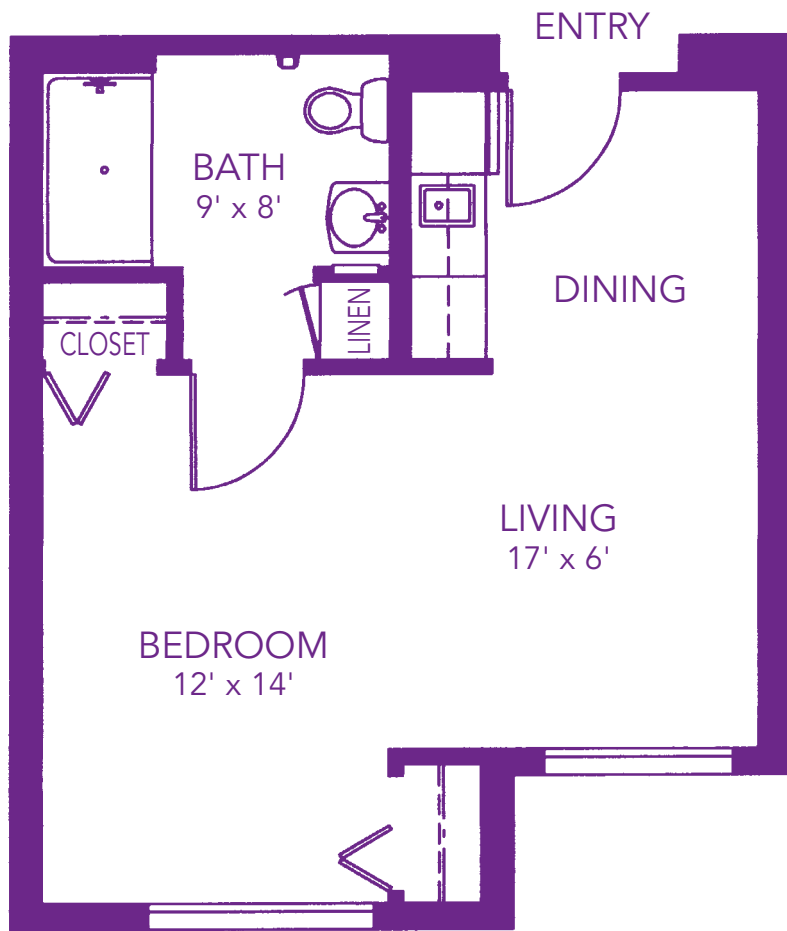

*Assisted Living  
Floorplans*

**Aspen**

427 Approximate Liveable Square Feet

*Sierra Pointe*